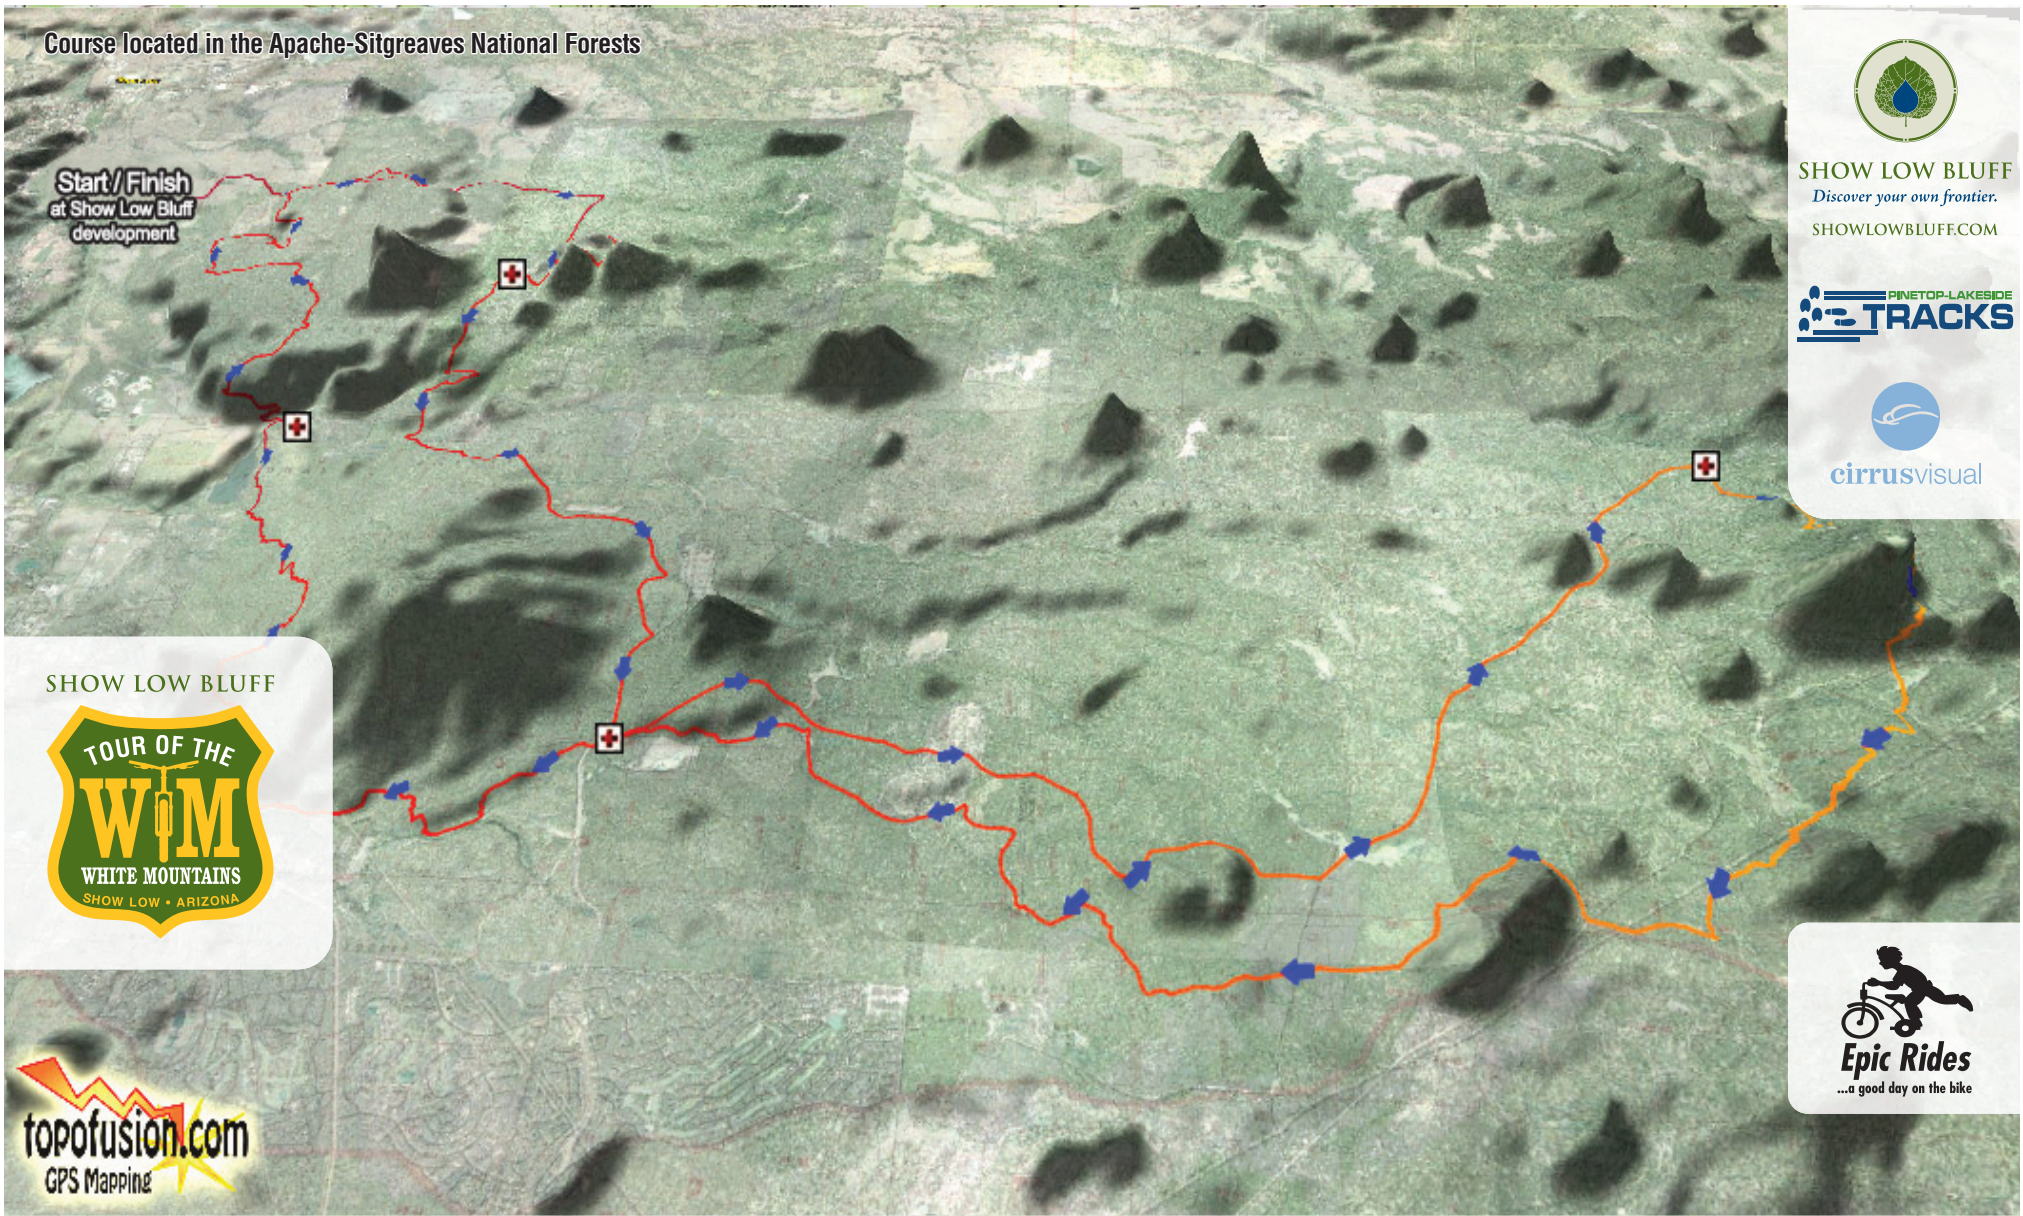

Course located in the Apache-Sitgreaves National Forests

Start/Finish
at Show Low Bluff
development

SHOW LOW BLUFF
Discover your own frontier.
 SHOWLOWBLUFF.COM

cirrusvisual

SHOW LOW BLUFF

Epic Rides
 ...a good day on the bike