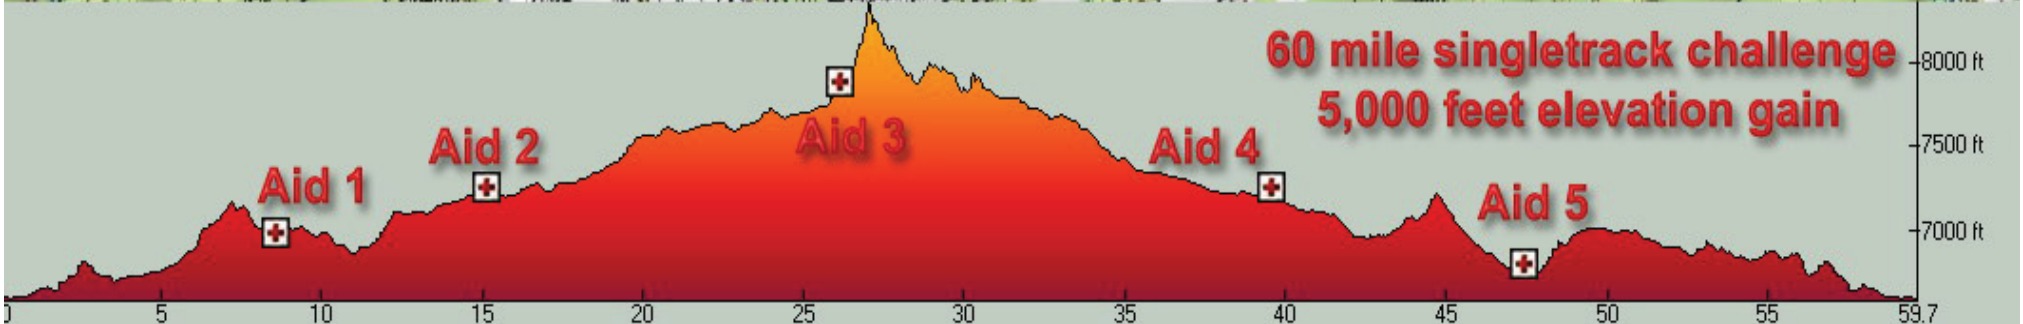

Course located in the Apache-Sitgreaves National Forests

SHOW LOW BLUFF
Discover your own frontier.
SHOWLOWBLUFF.COM

SHOW LOW BLUFF

60 mile singletrack challenge
5,000 feet elevation gain

8000 ft
7500 ft
7000 ft

0 5 10 15 20 25 30 35 40 45 50 55 59.7