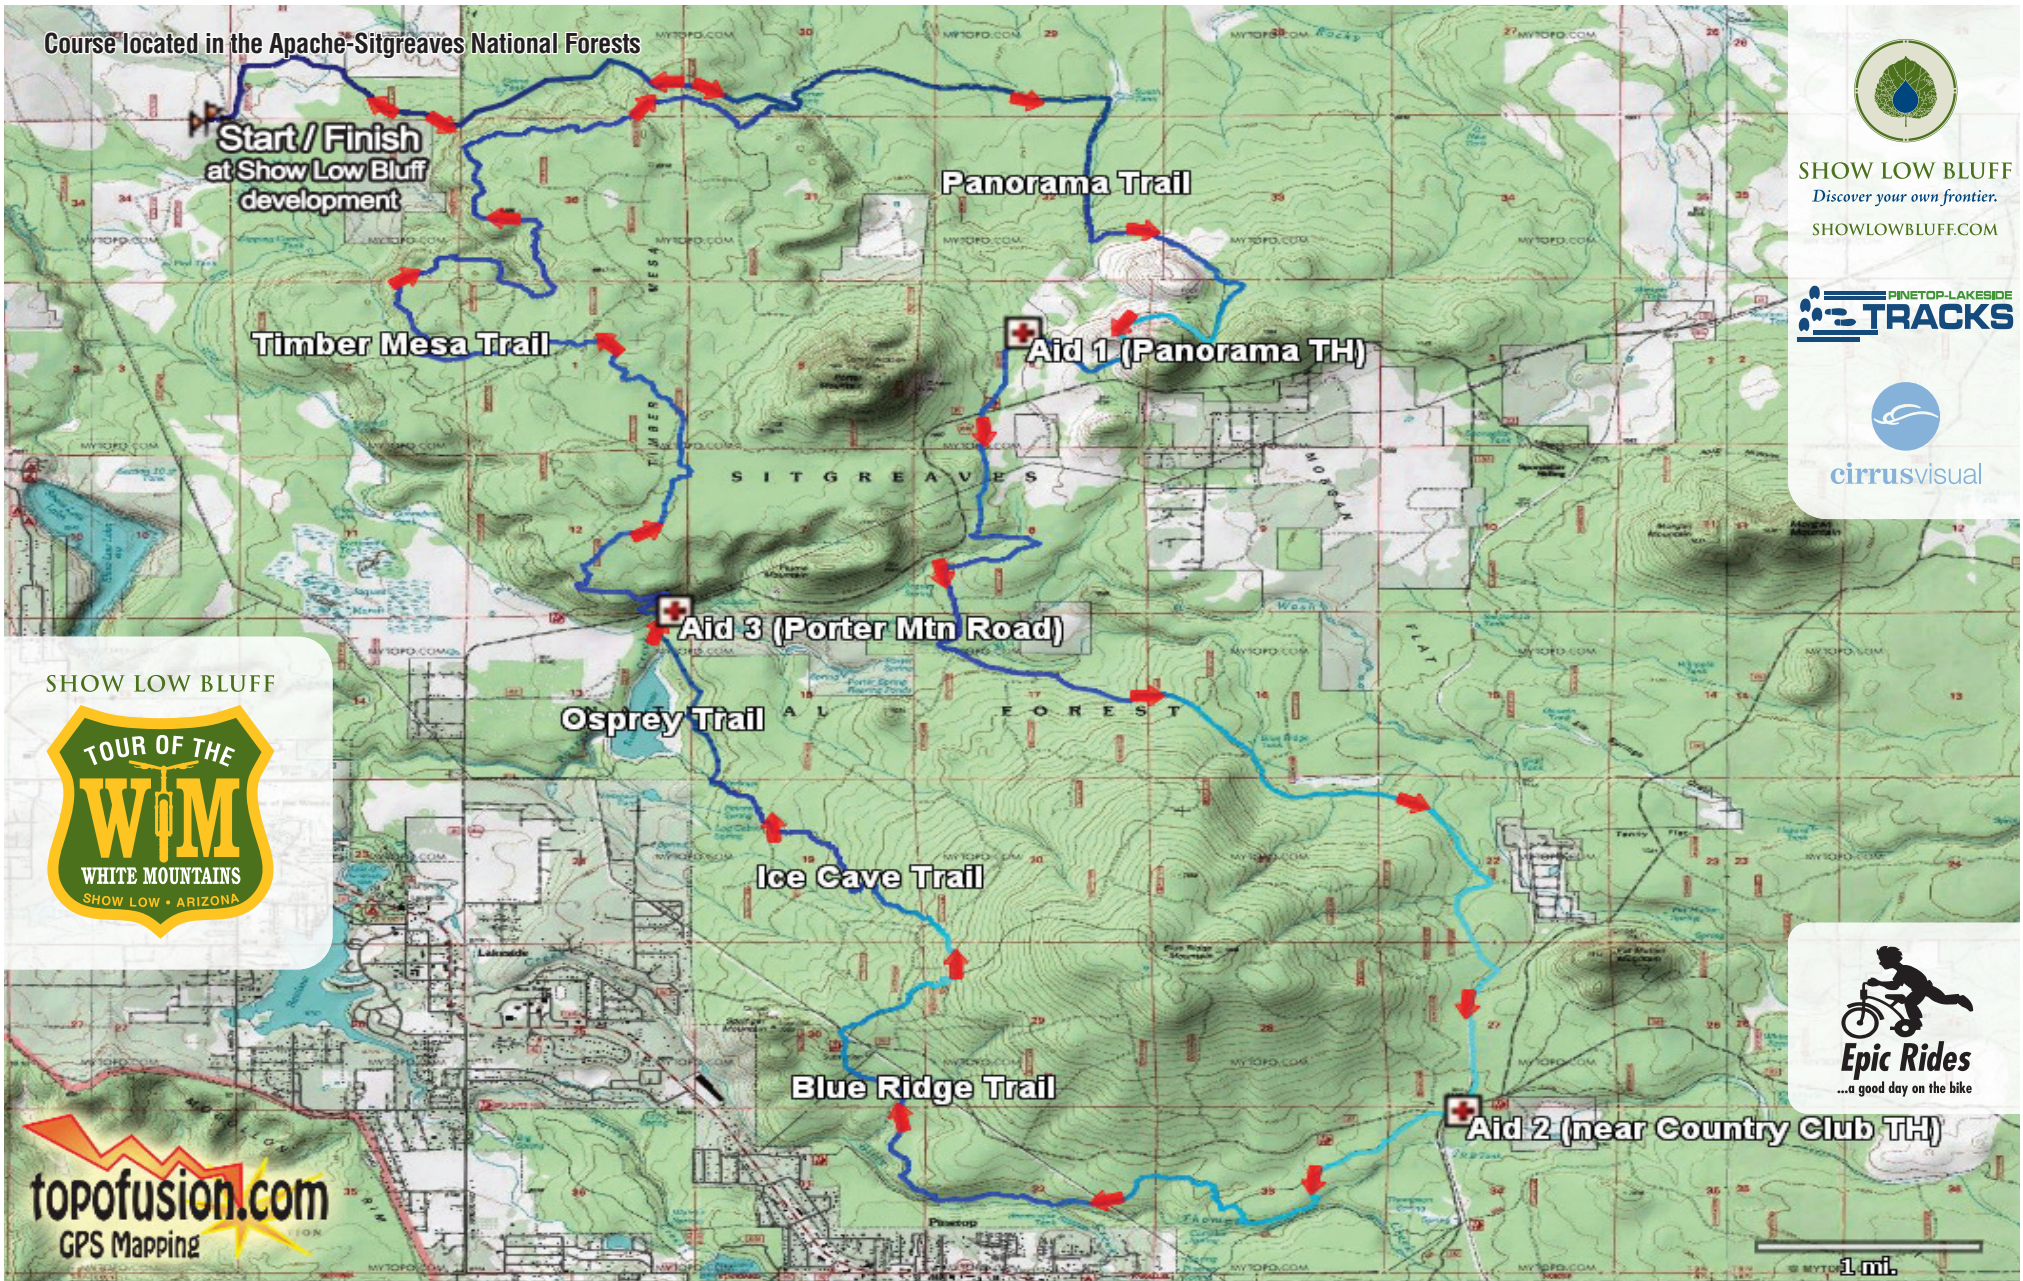

Course located in the Apache-Sitgreaves National Forests

SHOW LOW BLUFF
 Discover your own frontier.
 SHOWLOWBLUFF.COM

cirrusvisual

SHOW LOW BLUFF

topofusion.com
 GPS Mapping

Epic Rides
 ...a good day on the bike

1 mi.

35 mile singletrack romp
2700 feet climbing