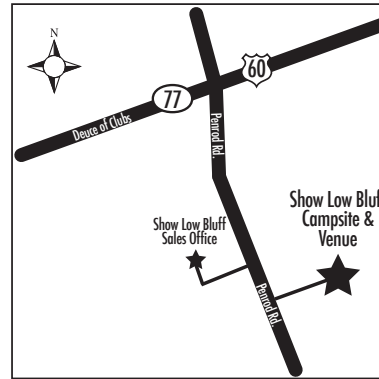

Welcome to Show Low Bluff Tour of the White Mountains Campsite & Venue

- Campsite opens noon on Friday, Venue opens 7a on Saturday.
- Friday's Venue & packet pick-up is located at Show Low Bluff's Sales Office.
- All fires are required to be above ground.
- Please keep all dogs leashed.
- Remember...pack it in, pack it out.
- Play nice, folks!

SHOW LOW BLUFF

cirrusvisual

SHOW LOW BLUFF
Discover your own frontier.
SHOWLOWBLUFF.COM

Epic Rides
...a good day on the bike

Gate
Keeper

Trash

ALL EVENT TRAFFIC

NO CAMPING

FINISH START

Announcer's
Stand

Mysterious
Man with Clock

NO CAMPING

PENROD RD.