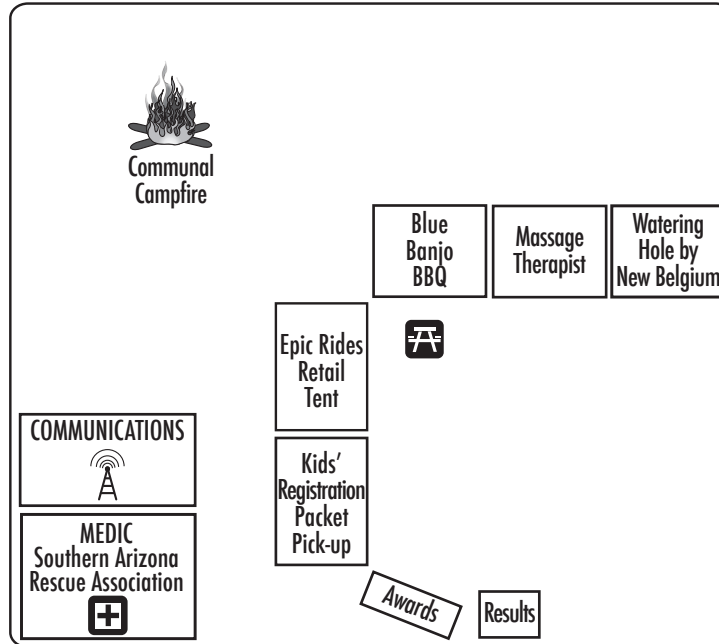

Welcome to Show Low Bluff Tour of the White Mountains Campsite & Venue

- Campsite opens noon on Friday, Venue opens 7a on Saturday.
- Friday's Venue & packet pick-up is located at Show Low Bluff's Sales Office.
- All fires are required to be above ground.
- Please keep all dogs leashed.
- Remember...pack it in, pack it out.
- Play nice, folks!

SHOW LOW BLUFF

cirrusvisual

SHOW LOW BLUFF
Discover your own frontier.
SHOWLOWBLUFF.COM

Epic Rides
...a good day on the bike

Gate
Keeper

Trash

ALL EVENT TRAFFIC

NO CAMPING

FINISH START

Announcer's
Stand

Mysterious
Man with Clock

NO CAMPING

PENROD RD.