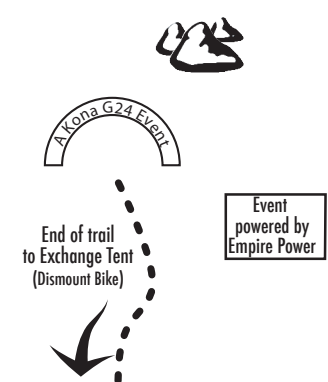

Results Also available remotely online from your computer

Epic Rides Retail Tent

Packet Pickup Race Info Lost & Found Volunteers

Epic Radio 105.7 FM Hosted by 91.3 KXCI