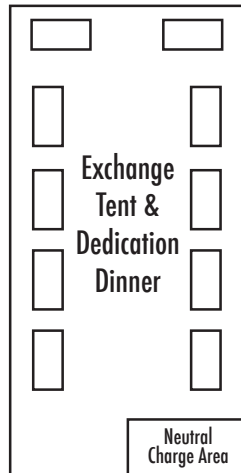

Results Also available remotely online from your computer

Epic Rides Retail Tent

Packet Pickup Race Info Lost & Found Volunteers

Epic Radio 105.7 FM Hosted by 91.3 KXCI